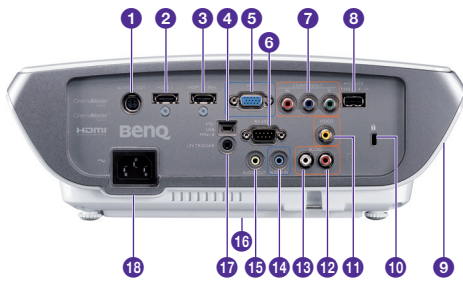

Dimension

Optional Accessories

- Spare Lamp Kit
- Ceiling Mount
- Carry Bag
- Wireless FHD Kit (WDP01)

BenQ

Because it matters

Input and Output Terminals

- 1 I2. 3D SYNC OUT
- 2 HDMI 1 input jack
- 3 HDMI 2 / MHL dual mode port
Also can be charging connected MHL compatible smart device as long as the projector is powered on.
- 4 USB Mini B input jack
Used for service.
- 5 PC input jack
- 6 RS-232 control port
Used to interface with a PC or home theater control/automation system.
- 7 COMPONENT input jacks
- 8 USB Type A 1.5A
Used for charging the receiver box of the Wireless FHD Kit (WDP01) (optional accessory)
- 9 Audio speaker
- 10 Kensington anti-theft lock slot
- 11 VIDEO input jack
- 12 AUDIO input jack (R)
- 13 AUDIO input jack (L)
- 14 AUDIO input jack
- 15 AUDIO output jack
- 16 Quick-release foot
- 17 I2V TRIGGER out jack
Used to trigger external device such as an electric screen or light control, etc. Consult your dealer for how to connect these devices.
- 18 AC power cord inlet